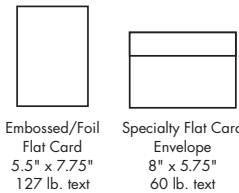

invitations

invitation kits

Imprintable Card 5.5" x 7.75" 127 lb. text
 Layered Add-on 1.75" 74 lb. cover
 Ribbon .375" x 8.25"
 Flat Card Envelope 8" x 5.75" 70 lb. text

add-on note card kits

Note Card 5.5" x 4.25" 74 lb. cover
 Add-ons approx. 2"
 A2 Envelope 5.75" x 4.375" 70 lb. text

slim invitations w/ribbon

Slim Card 3.875" x 8.25" 127 lb. text
 Ribbon .375" x 5"
 Open-end #10 Envelope 4.125" x 9.5" 80 lb. text

slim invitations w/ribbon

Slim Card 3.875" x 9.25" 127 lb. text
 Ribbon .25" x 5"
 #10 Envelope 9.5" x 4.125" 60 lb. text

slim invitations

Slim Card 3.875" x 9.25" 127 lb. text
 Open-end #10 Envelope 4.125" x 9.5" 80 lb. text

flat cards

Flat Card 5.5" x 7.75" 127 lb. text
 Flat Card Envelope 8" x 5.75" 60 lb. text

translucent overlays

Ribbon .25" x 5"
 Overlay w/holes 4.875" x 7" translucent sheet 30 lb. text
 Overlay (no holes) 4.875" x 7" translucent sheet 30 lb. text

specialty flat cards

Embossed/Foil Flat Card 5.5" x 7.75" 127 lb. text
 Specialty Flat Card Envelope 8" x 5.75" 60 lb. text