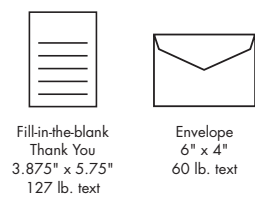

shimmer flat cards

Shimmer Flat Card 5.5" x 7.6875" 74 lb. cover
 Shimmer Flat Card Envelope 7.875" x 5.75" 80 lb. text

die-cut fill-in invitations

Die-cut Invitation 3.75" x 7.25" 95 lb. cover
 Envelope 7.5" x 3.875" 60 lb. text

glitter fill-in invitations

Glitter Fill-in Invitation 3.75" x 7.25" 65 lb. cover
 Envelope 7.5" x 3.875" 60 lb. text

save-the-date invitations

Slim Invitation 3.75" x 7.25" 60 lb. text (label stock)
 Envelope 7.5" x 3.875" 60 lb. text

thank you note cards

Thank You Note Card 4.875" x 3.375" 100 lb. text
 Thank You Envelope 5.125" x 3.625" 60 lb. text

panel notes

Panel Note 4.875" x 3.5" 127 lb. text
 Basic Envelope 5.125" x 3.625" 60 lb. text

special occasions

kids' fill-in-the-blank thank you notes

Fill-in-the-blank Thank You 3.875" x 5.75" 127 lb. text
 Envelope 6" x 4" 60 lb. text

special occasion seals

Seals See page 31 for actual size

bulletins & programs