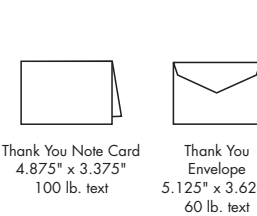

shimmer flat cards

Shimmer Flat Card 5.5" x 7.6875" 74 lb. cover
 Shimmer Flat Card Envelope 7.875" x 5.75" 80 lb. text

die-cut fill-in invitations

Die-cut Invitation 3.75" x 7.25" 95 lb. cover
 Envelope 7.5" x 3.875" 60 lb. text

glitter fill-in invitations

Glitter Fill-in Invitation 3.75" x 7.25" 65 lb. cover
 Envelope 7.5" x 3.875" 60 lb. text

save-the-date invitations

Slim Invitation 3.75" x 7.25" 60 lb. text (label stock)
 Envelope 7.5" x 3.875" 60 lb. text

thank you note cards

Thank You Note Card 4.875" x 3.375" 100 lb. text
 Thank You Envelope 5.125" x 3.625" 60 lb. text

panel notes

Panel Note 4.875" x 3.5" 127 lb. text
 Basic Envelope 5.125" x 3.625" 60 lb. text

special occasions

kids' fill-in-the-blank thank you notes

Fill-in-the-blank Thank You 3.875" x 5.75" 127 lb. text
 Envelope 6" x 4" 60 lb. text

special occasion seals

Seals See page 31 for actual size

bulletins & programs