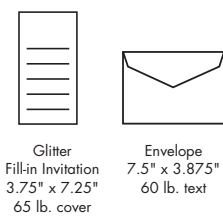

Ribbon .25" x 5"
 Overlay w/holes 4.875" x 7" translucent sheet 30 lb. text
 Overlay (no holes) 4.875" x 7" translucent sheet 30 lb. text

specialty flat cards

Embossed/Foil Flat Card 5.5" x 7.75" 127 lb. text
 Specialty Flat Card Envelope 8" x 5.75" 60 lb. text

shimmer flat cards

Shimmer Flat Card 5.5" x 7.6875" 74 lb. cover
 Shimmer Flat Card Envelope 7.875" x 5.75" 80 lb. text

die-cut fill-in invitations

Die-cut Invitation 3.75" x 7.25" 95 lb. cover
 Envelope 7.5" x 3.875" 60 lb. text

glitter fill-in invitations

Glitter Fill-in Invitation 3.75" x 7.25" 65 lb. cover
 Envelope 7.5" x 3.875" 60 lb. text

save-the-date invitations

Slim Invitation 3.75" x 7.25" 60 lb. text (label stock)
 Envelope 7.5" x 3.875" 60 lb. text

thank you note cards

Thank You Note Card 4.875" x 3.375" 100 lb. text
 Thank You Envelope 5.125" x 3.625" 60 lb. text

panel notes

Panel Note 4.875" x 3.5" 127 lb. text
 Basic Envelope 5.125" x 3.625" 60 lb. text