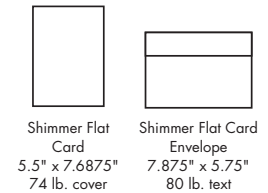

shimmer flat cards

Shimmer Flat Card 5.5" x 7.6875" 74 lb. cover
Shimmer Flat Card Envelope 7.875" x 5.75" 80 lb. text