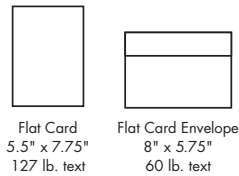

invitations

invitation kits

Imprintable Card 5.5" x 7.75" 127 lb. text
 Layered Add-on 1.75" 74 lb. cover
 Ribbon .375" x 8.25"
 Flat Card Envelope 8" x 5.75" 70 lb. text

add-on note card kits

Note Card 5.5" x 4.25" 74 lb. cover
 Add-ons approx. 2"
 A2 Envelope 5.75" x 4.375" 70 lb. text

slim invitations w/ribbon

Slim Card 3.875" x 8.25" 127 lb. text
 Ribbon .375" x 5"
 Open-end #10 Envelope 4.125" x 9.5" 80 lb. text

slim invitations w/ribbon

Slim Card 3.875" x 9.25" 127 lb. text
 Ribbon .25" x 5"
 #10 Envelope 9.5" x 4.125" 60 lb. text

slim invitations

Slim Card 3.875" x 9.25" 127 lb. text
 Open-end #10 Envelope 4.125" x 9.5" 80 lb. text

flat cards

Flat Card 5.5" x 7.75" 127 lb. text
 Flat Card Envelope 8" x 5.75" 60 lb. text

translucent overlays

thank you note cards

Thank You Note Card 4.875" x 3.375" 100 lb. text
 Thank You Envelope 5.125" x 3.625" 60 lb. text

panel notes

Panel Note 4.875" x 3.5" 127 lb. text
 Basic Envelope 5.125" x 3.625" 60 lb. text