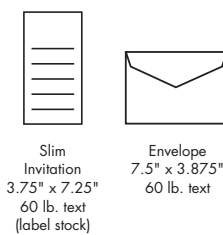

Ribbon .25" x 5"
 Overlay w/holes 4.875" x 7" translucent sheet 30 lb. text
 Overlay (no holes) 4.875" x 7" translucent sheet 30 lb. text

specialty flat cards

Embossed/Foil Flat Card 5.5" x 7.75" 127 lb. text
 Specialty Flat Card Envelope 8" x 5.75" 60 lb. text

shimmer flat cards

Shimmer Flat Card 5.5" x 7.6875" 74 lb. cover
 Shimmer Flat Card Envelope 7.875" x 5.75" 80 lb. text

die-cut fill-in invitations

Die-cut Invitation 3.75" x 7.25" 95 lb. cover
 Envelope 7.5" x 3.875" 60 lb. text

glitter fill-in invitations

Glitter Fill-in Invitation 3.75" x 7.25" 65 lb. cover
 Envelope 7.5" x 3.875" 60 lb. text

save-the-date invitations

Slim Invitation 3.75" x 7.25" 60 lb. text (label stock)
 Envelope 7.5" x 3.875" 60 lb. text

thank you note cards

Thank You Note Card 4.875" x 3.375" 100 lb. text
 Thank You Envelope 5.125" x 3.625" 60 lb. text

panel notes

Panel Note 4.875" x 3.5" 127 lb. text
 Basic Envelope 5.125" x 3.625" 60 lb. text