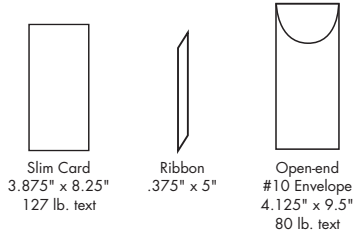

invitations

invitation kits

Imprintable Card 5.5" x 7.75" 127 lb. text
 Layered Add-on 1.75" 74 lb. cover
 Ribbon .375" x 8.25"
 Flat Card Envelope 8" x 5.75" 70 lb. text

add-on note card kits

Note Card 5.5" x 4.25" 74 lb. cover
 Add-ons approx. 2"
 A2 Envelope 5.75" x 4.375" 70 lb. text

slim invitations w/ribbon

Slim Card 3.875" x 8.25" 127 lb. text
 Ribbon .375" x 5"
 Open-end #10 Envelope 4.125" x 9.5" 80 lb. text

slim invitations w/ribbon

Slim Card 3.875" x 9.25" 127 lb. text
 Ribbon .25" x 5"
 #10 Envelope 9.5" x 4.125" 60 lb. text

Translucent
Letterhead
8.5" x 11"
30 lb. translucent

Translucent
#10 Envelope
9.5" x 4.125"
30 lb. translucent

seals

foil seals

Seals
1" x 1"
See page 71
for actual size

poster boards

poster boards

Poster Boards
22" x 28"
120 lb. cover