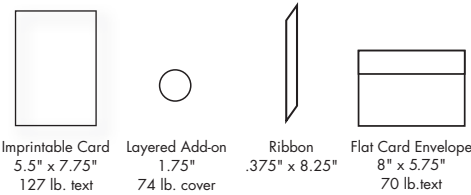

invitations

invitation kits

Imprintable Card 5.5" x 7.75" 127 lb. text
 Layered Add-on 1.75" 74 lb. cover
 Ribbon .375" x 8.25"
 Flat Card Envelope 8" x 5.75" 70 lb. text

add-on note card kits

Note Card 5.5" x 4.25" 74 lb. cover
 Add-ons approx. 2"
 A2 Envelope 5.75" x 4.375" 70 lb. text

slim invitations w/ribbon

Slim Card 3.875" x 8.25" 127 lb. text
 Ribbon .375" x 5"
 Open-end #10 Envelope 4.125" x 9.5" 80 lb. text

slim invitations w/ribbon

Slim Card 3.875" x 9.25" 127 lb. text
 Ribbon .25" x 5"
 #10 Envelope 9.5" x 4.125" 60 lb. text

slim invitations

Slim Card 3.875" x 9.25" 127 lb. text
 Open-end #10 Envelope 4.125" x 9.5" 80 lb. text

flat cards

Flat Card 5.5" x 7.75" 127 lb. text
 Flat Card Envelope 8" x 5.75" 60 lb. text

translucent overlays

thank you note cards

Thank You Note Card 4.875" x 3.375" 100 lb. text
 Thank You Envelope 5.125" x 3.625" 60 lb. text

panel notes

Panel Note 4.875" x 3.5" 127 lb. text
 Basic Envelope 5.125" x 3.625" 60 lb. text