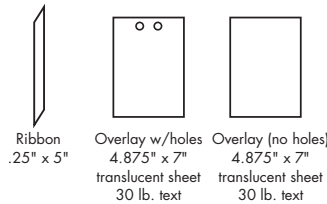

slim invitations w/ribbon

Slim Card 3.875" x 8.25" 127 lb. text
 Ribbon .375" x 5"
 Open-end #10 Envelope 4.125" x 9.5" 80 lb. text

slim invitations w/ribbon

Slim Card 3.875" x 9.25" 127 lb. text
 Ribbon .25" x 5"
 #10 Envelope 9.5" x 4.125" 60 lb. text

slim invitations

Slim Card 3.875" x 9.25" 127 lb. text
 Open-end #10 Envelope 4.125" x 9.5" 80 lb. text

flat cards

Flat Card 5.5" x 7.75" 127 lb. text
 Flat Card Envelope 8" x 5.75" 60 lb. text

translucent overlays