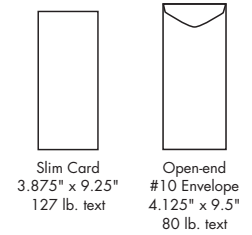

invitations

invitation kits

Imprintable Card 5.5" x 7.75" 127 lb. text
 Layered Add-on 1.75" 74 lb. cover
 Ribbon .375" x 8.25"
 Flat Card Envelope 8" x 5.75" 70 lb. text

add-on note card kits

Note Card 5.5" x 4.25" 74 lb. cover
 Add-ons approx. 2"
 A2 Envelope 5.75" x 4.375" 70 lb. text

slim invitations w/ribbon

Slim Card 3.875" x 8.25" 127 lb. text
 Ribbon .375" x 5"
 Open-end #10 Envelope 4.125" x 9.5" 80 lb. text

slim invitations w/ribbon

Slim Card 3.875" x 9.25" 127 lb. text
 Ribbon .25" x 5"
 #10 Envelope 9.5" x 4.125" 60 lb. text

slim invitations

Slim Card 3.875" x 9.25" 127 lb. text
 Open-end #10 Envelope 4.125" x 9.5" 80 lb. text

flat cards

Flat Card 5.5" x 7.75" 127 lb. text
 Flat Card Envelope 8" x 5.75" 60 lb. text

translucent overlays

Translucent
Letterhead
8.5" x 11"
30 lb. translucent

Translucent
#10 Envelope
9.5" x 4.125"
30 lb. translucent

seals

foil seals

Seals
1" x 1"
See page 71
for actual size

poster boards

poster boards

Poster Boards
22" x 28"
120 lb. cover