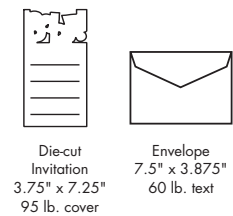

slim invitations

Slim Card 3.875" x 9.25" 127 lb. text
 Open-end #10 Envelope 4.125" x 9.5" 80 lb. text

flat cards

Flat Card 5.5" x 7.75" 127 lb. text
 Flat Card Envelope 8" x 5.75" 60 lb. text

translucent overlays

Ribbon .25" x 5"
 Overlay w/holes 4.875" x 7" translucent sheet 30 lb. text
 Overlay (no holes) 4.875" x 7" translucent sheet 30 lb. text

specialty flat cards

Embossed/Foil Flat Card 5.5" x 7.75" 127 lb. text
 Specialty Flat Card Envelope 8" x 5.75" 60 lb. text

shimmer flat cards

Shimmer Flat Card 5.5" x 7.6875" 74 lb. cover
 Shimmer Flat Card Envelope 7.875" x 5.75" 80 lb. text

die-cut fill-in invitations

Die-cut Invitation 3.75" x 7.25" 95 lb. cover
 Envelope 7.5" x 3.875" 60 lb. text

glitter fill-in invitations

Glitter Fill-in Invitation 3.75" x 7.25" 65 lb. cover
 Envelope 7.5" x 3.875" 60 lb. text

save-the-date invitations

Slim Invitation 3.75" x 7.25" 60 lb. text (label stock)
 Envelope 7.5" x 3.875" 60 lb. text