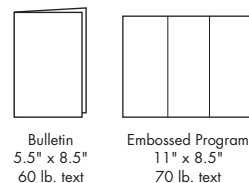

glitter fill-in invitations

Glitter Fill-in Invitation 3.75" x 7.25" 65 lb. cover
 Envelope 7.5" x 3.875" 60 lb. text

save-the-date invitations

Slim Invitation 3.75" x 7.25" 60 lb. text (label stock)
 Envelope 7.5" x 3.875" 60 lb. text

thank you note cards

Thank You Note Card 4.875" x 3.375" 100 lb. text
 Thank You Envelope 5.125" x 3.625" 60 lb. text

panel notes

Panel Note 4.875" x 3.5" 127 lb. text
 Basic Envelope 5.125" x 3.625" 60 lb. text

special occasions

kids' fill-in-the-blank thank you notes

Fill-in-the-blank Thank You 3.875" x 5.75" 127 lb. text
 Envelope 6" x 4" 60 lb. text

special occasion seals

Seals See page 31 for actual size

bulletins & programs

Bulletin 5.5" x 8.5" 60 lb. text
 Embossed Program 11" x 8.5" 70 lb. text

place cards

Foil Place Card/Place Card 8.5" x 11" 6 cards/sheet 3.5" x 4.25" 110 lb. text

thank you note cards

Foil Thank You Note Card/Thank You Note Card 4.875" x 3.375" 100 lb. text
 Thank You Envelope 5.125" x 3.625" 60 lb. text