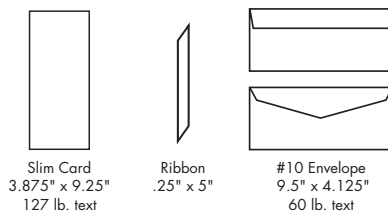

invitations

invitation kits

Imprintable Card 5.5" x 7.75" 127 lb. text
 Layered Add-on 1.75" 74 lb. cover
 Ribbon .375" x 8.25"
 Flat Card Envelope 8" x 5.75" 70 lb. text

add-on note card kits

Note Card 5.5" x 4.25" 74 lb. cover
 Add-ons approx. 2"
 A2 Envelope 5.75" x 4.375" 70 lb. text

slim invitations w/ribbon

Slim Card 3.875" x 8.25" 127 lb. text
 Ribbon .375" x 5"
 Open-end #10 Envelope 4.125" x 9.5" 80 lb. text

slim invitations w/ribbon

Slim Card 3.875" x 9.25" 127 lb. text
 Ribbon .25" x 5"
 #10 Envelope 9.5" x 4.125" 60 lb. text

slim invitations

Slim Card 3.875" x 9.25" 127 lb. text
 Open-end #10 Envelope 4.125" x 9.5" 80 lb. text

flat cards

Flat Card 5.5" x 7.75" 127 lb. text
 Flat Card Envelope 8" x 5.75" 60 lb. text

translucent overlays